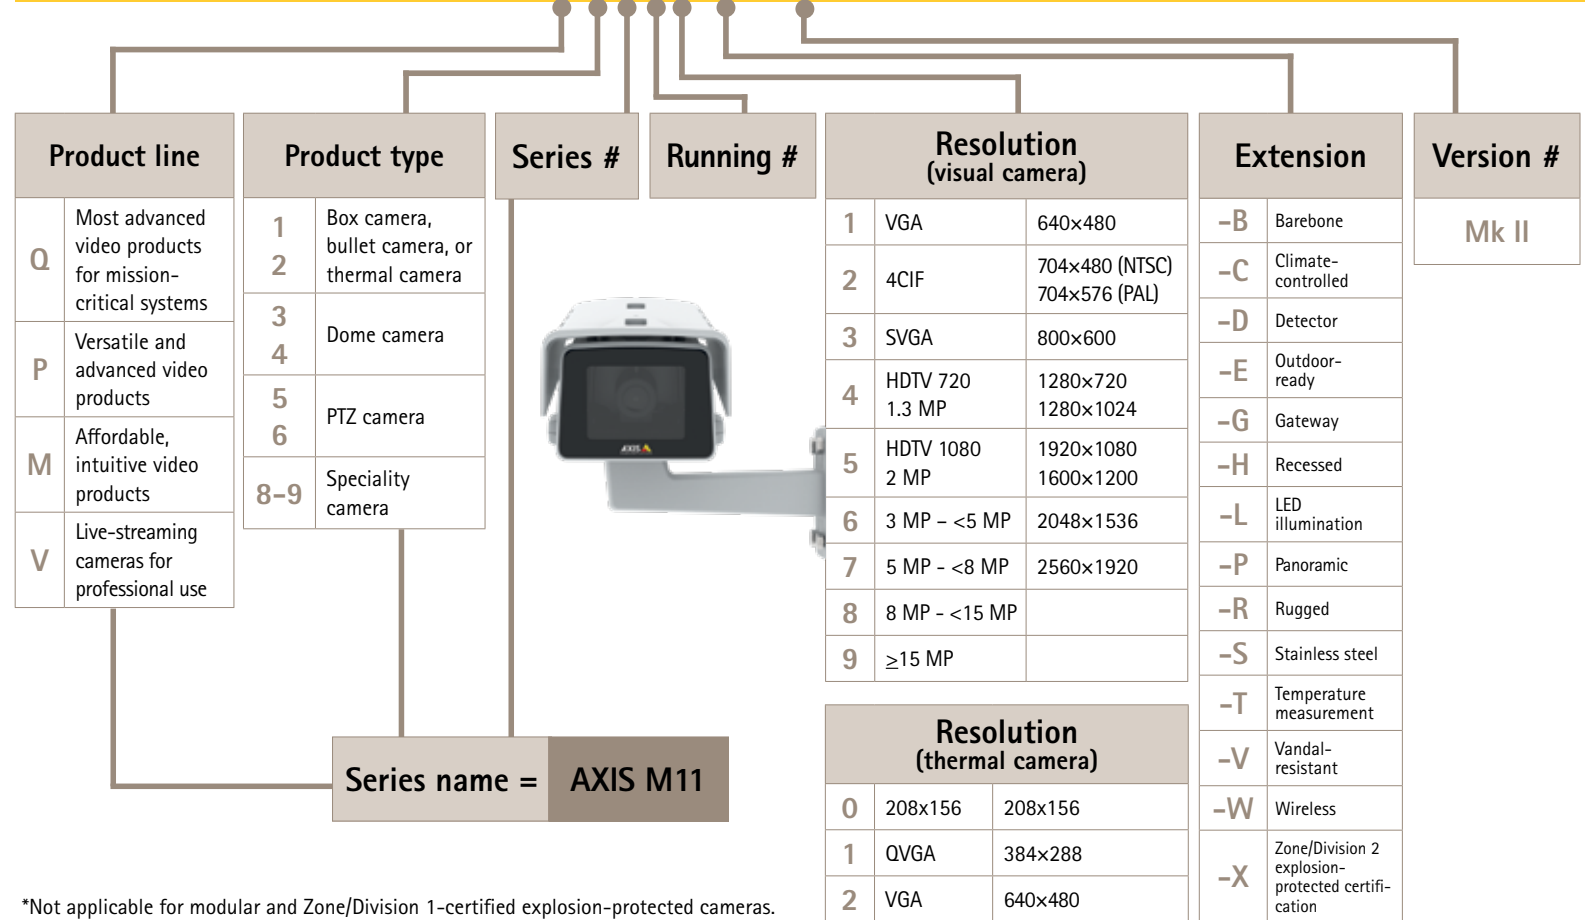

AXIS M1135-E Mk II Box Camera

*Not applicable for modular and Zone/Division 1-certified explosion-protected cameras.