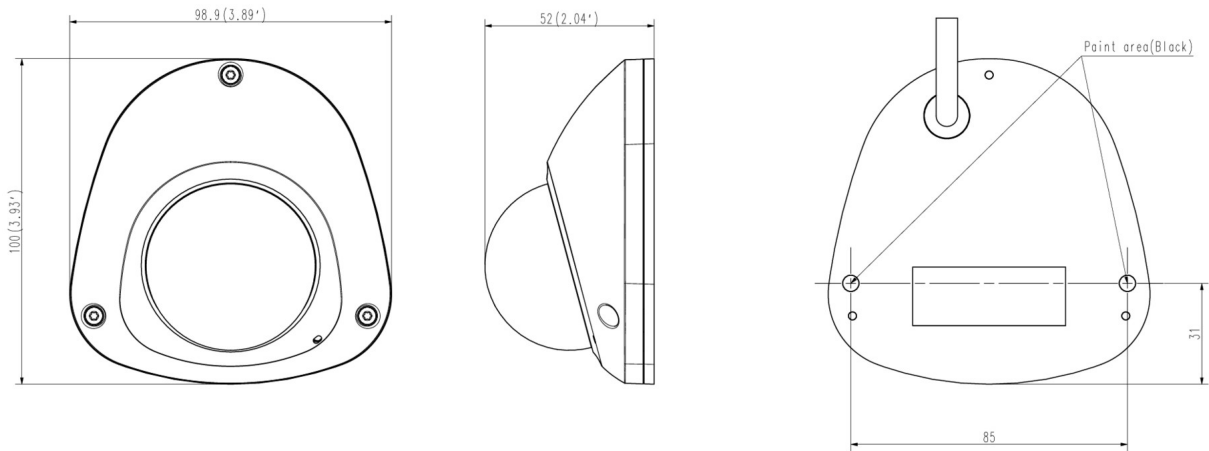

CAD

Unit: mm [inch]

This parts should not contain any substances which are specified in AH60-0033K

NO	PART NAME	CODE NO.	MATERIAL	Q'TY	REMARK
1	ASSY-XNV-6012(M)/6022R(M)	058056	MATERIAL	1	REMARK