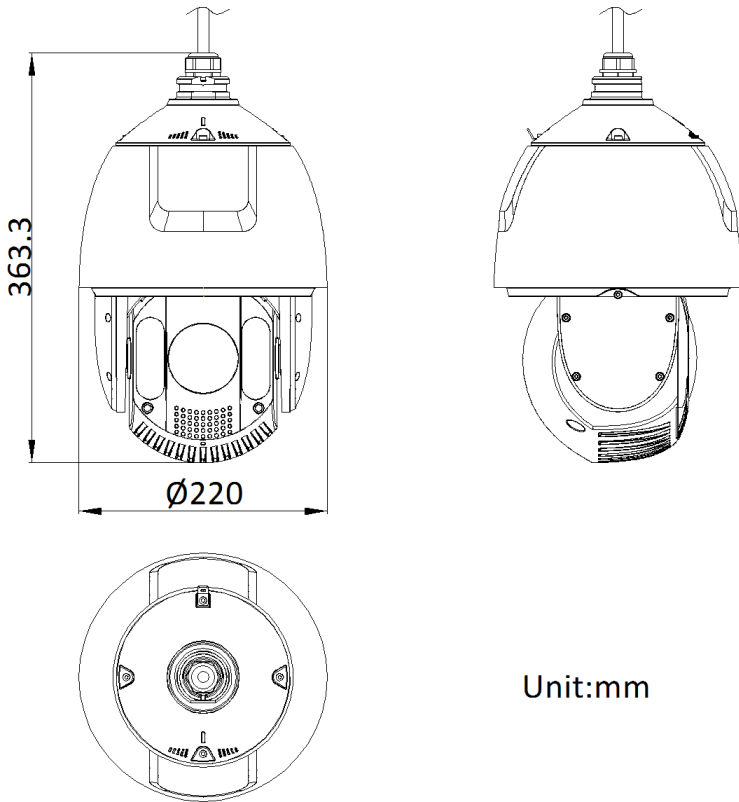

Dimensions

Accessories

INCLUDED	
WMP-L Wall Mount	LAS60-57CN-RJ45 Hi-PoE Midspan

NOT INCLUDED				
JBPW-L Wall Mount with Junction Box	CPM-S Ceiling Pendant Mount	PMP-JB Pole Mount	CMP-JB Corner Mount	SNB-PV Swan Neck Mount

CPM-L Ceiling Pendant Mount	CPMPE Ceiling Pendant Mount Extension Pipe	PMP-V Horizontal Pole Mount	RPM Roof Parapet Mount